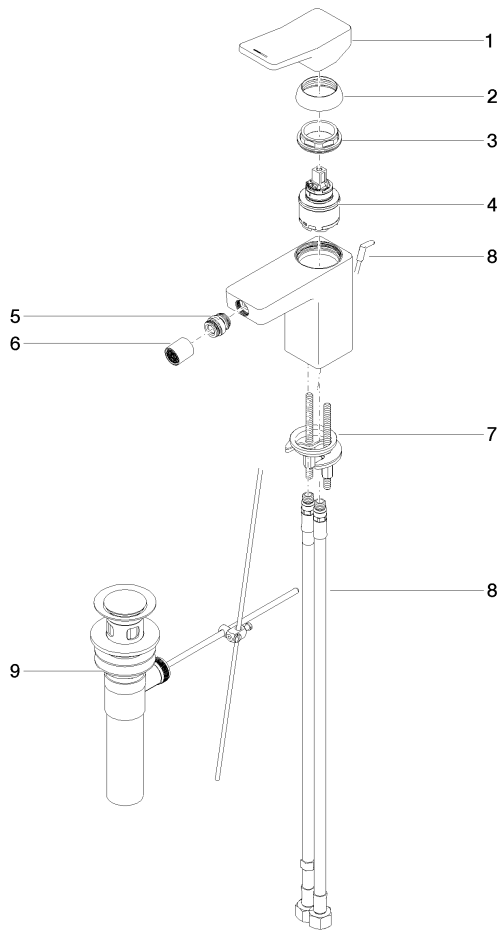

DORNBACHT YARRE Single-lever bidet mixer with pop-up waste - Chrome

33 600 832

- 124mm projection
- 1 1/4" pop-up waste
- ball-joint pivotable through 15° (in any direction)
- circular, air-enriched flow
- height of mixer 126 mm
- height up to aerator 90 mm
- hole diameter 35 mm
- 2 x pressure hose with 3/8" cap nut
- max. flow 5.4 l/min

Chrome

33 600 832-00 0010

Soft Black

33 600 832-69 0010

DORNBRACHT YARRE Single-lever bidet mixer with pop-up waste - Chrome

33 600 832

Flow rate chart

DORNBACHT YARRE Single-lever bidet mixer with pop-up waste - Chrome

33 600 832

Parts for other finishes can be found here: [Soft Black](#)

Spare parts list

No.	Item Number	Name	Quantity used	Delivery time
1	90 20 83 004 00-00	handle	1	2
2	90 21 02 400 00-00	cover	1	2
3	90 23 10 140 00 90	nut	1	2
4	90 15 05 502 00 90	cartridge	1	2
5	90 21 40 008 00-00	joint	1	2
6	90 23 01 178 00-00	aerator	1	-
Spare part can no longer be ordered, please order the replacement item				
7	90 30 11 504 00 90	fixing set	1	2
8	90 30 04 110 03 90	hose	1	2
9	90 11 01 200 01-00	pop-up waste	1	2