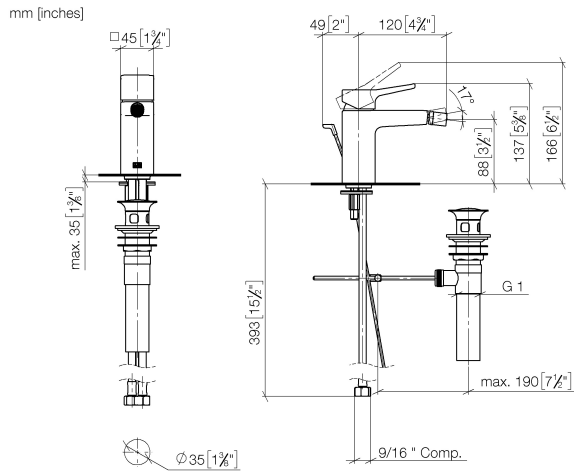

DORNBACHT YARRE Single-lever bidet mixer with pop-up waste - Chrome

33 600 832

- 124mm projection
- 1 1/4" pop-up waste
- ball-joint pivotable through 15° (in any direction)
- circular, air-enriched flow
- height of mixer 126 mm
- height up to aerator 90 mm
- hole diameter 35 mm
- 2 x pressure hose with 3/8" cap nut
- max. flow 5.4 l/min

Chrome

33 600 832-00 0010

Soft Black

33 600 832-69 0010

DORNBRACHT YARRE Single-lever bidet mixer with pop-up waste - Chrome

33 600 832

Flow rate chart

DORNBACHT YARRE Single-lever bidet mixer with pop-up waste - Chrome

33 600 832

Parts for other finishes can be found here: [Soft Black](#)

Spare parts list

No.	Item Number	Name	Quantity used	Delivery time
1	90 20 83 004 00-00	handle	1	2
2	90 21 02 400 00-00	cover	1	2
3	90 23 10 140 00 90	nut	1	2
4	90 15 05 502 00 90	cartridge	1	2
5	90 21 40 008 00-00	joint	1	2
6	90 23 01 178 00-00	aerator	1	-
Spare part can no longer be ordered, please order the replacement item				
7	90 30 11 504 00 90	fixing set	1	2
8	90 30 04 110 03 90	hose	1	2
9	90 11 01 200 01-00	pop-up waste	1	2