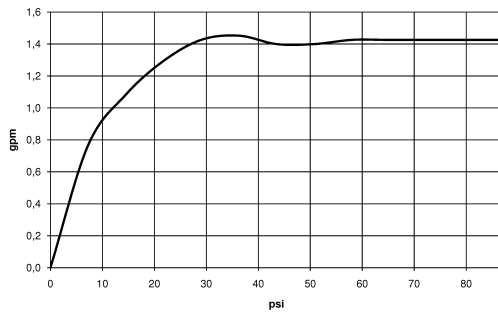

DORNBACHT YARRE Single-lever bidet mixer with pop-up waste - Chrome

33 600 832

- 124mm projection
- 1 1/4" pop-up waste
- ball-joint pivotable through 15° (in any direction)
- circular, air-enriched flow
- height of mixer 126 mm
- height up to aerator 90 mm
- hole diameter 35 mm
- 2 x pressure hose with 3/8" cap nut
- max. flow 5.4 l/min

Chrome

33 600 832-00 0010

Soft Black

33 600 832-69 0010

DORNBRACHT YARRE Single-lever bidet mixer with pop-up waste - Chrome

33 600 832

Flow rate chart

DORNBACHT YARRE Single-lever bidet mixer with pop-up waste - Chrome